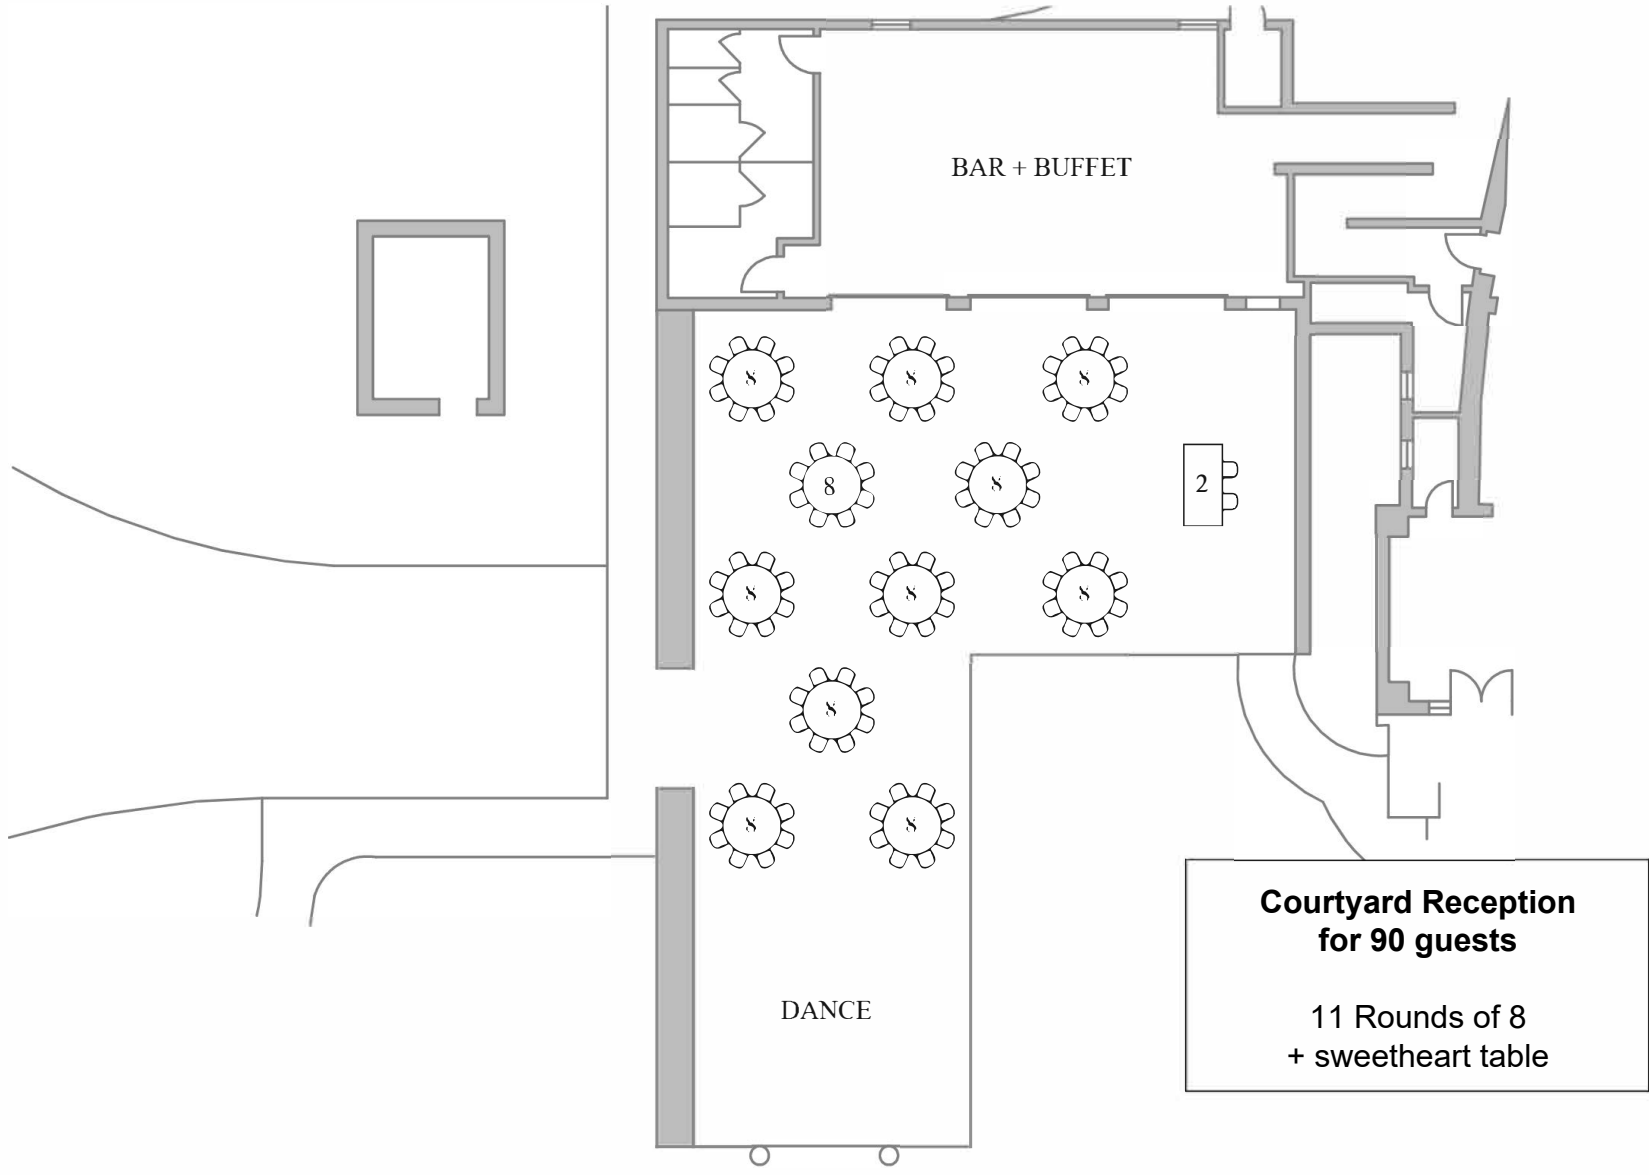

**Courtyard Reception  
for 72 guests**

8 Rectangles of 6  
+ 4 Farm Tables of 6

BAR + BUFFET

- DANCE AT TERRACE  
OR IN HALL  
  
- BREAKDOWN TABLES  
FOR DANCE FLOOR

**Courtyard Reception  
for 122 guests**  
  
7 Rounds of 8  
+ 3 Sets of 3 Rectangles of 18  
+ 3 Farms for head table of 12

**Courtyard Reception  
for 90 guests**

11 Rounds of 8  
+ sweetheart table