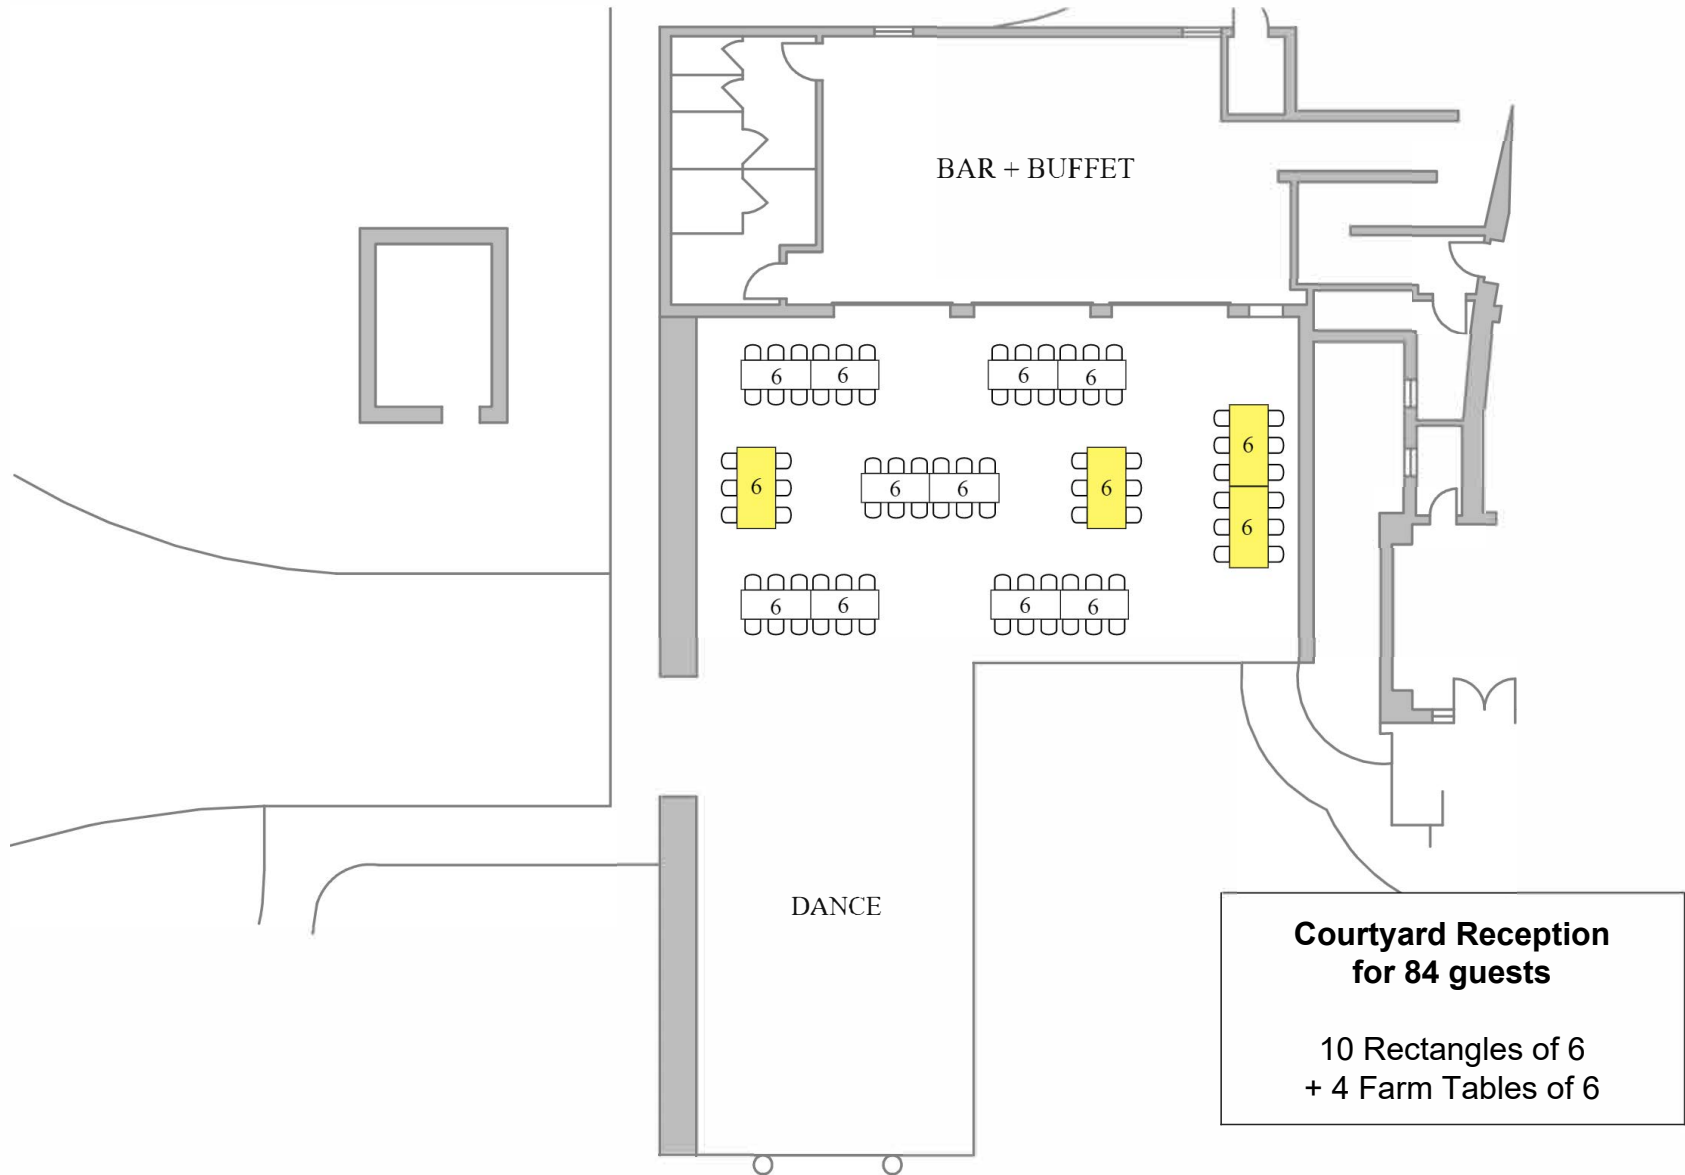

**Courtyard Reception  
for 72 guests**

8 Rectangles of 6  
+ 4 Farm Tables of 6

BAR + BUFFET

- DANCE AT TERRACE  
OR IN HALL  
  
- BREAKDOWN TABLES  
FOR DANCE FLOOR

**Courtyard Reception  
for 122 guests**  
  
7 Rounds of 8  
+ 3 Sets of 3 Rectangles of 18  
+ 3 Farms for head table of 12

**Courtyard Reception  
for 90 guests**

11 Rounds of 8  
+ sweetheart table