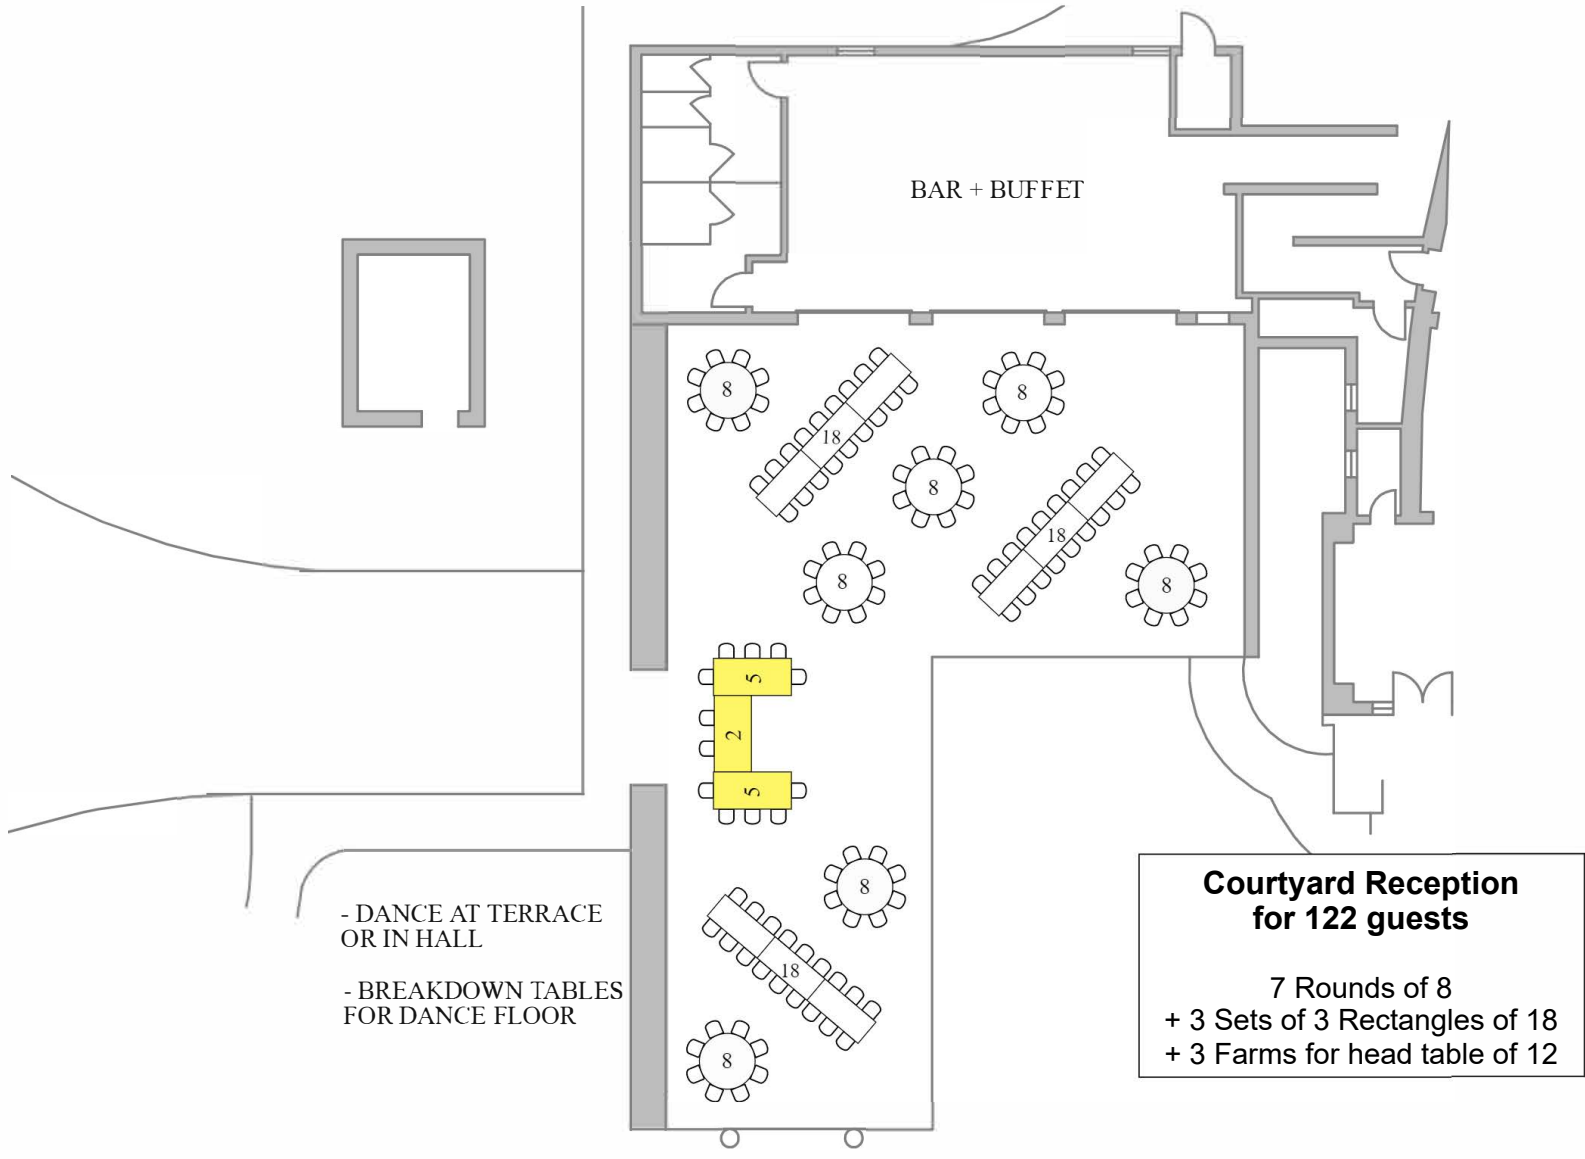

**Courtyard Reception  
for 72 guests**

8 Rectangles of 6  
+ 4 Farm Tables of 6

BAR + BUFFET

- DANCE AT TERRACE  
OR IN HALL  
  
- BREAKDOWN TABLES  
FOR DANCE FLOOR

**Courtyard Reception  
for 122 guests**  
  
7 Rounds of 8  
+ 3 Sets of 3 Rectangles of 18  
+ 3 Farms for head table of 12

**Courtyard Reception  
for 90 guests**

11 Rounds of 8  
+ sweetheart table