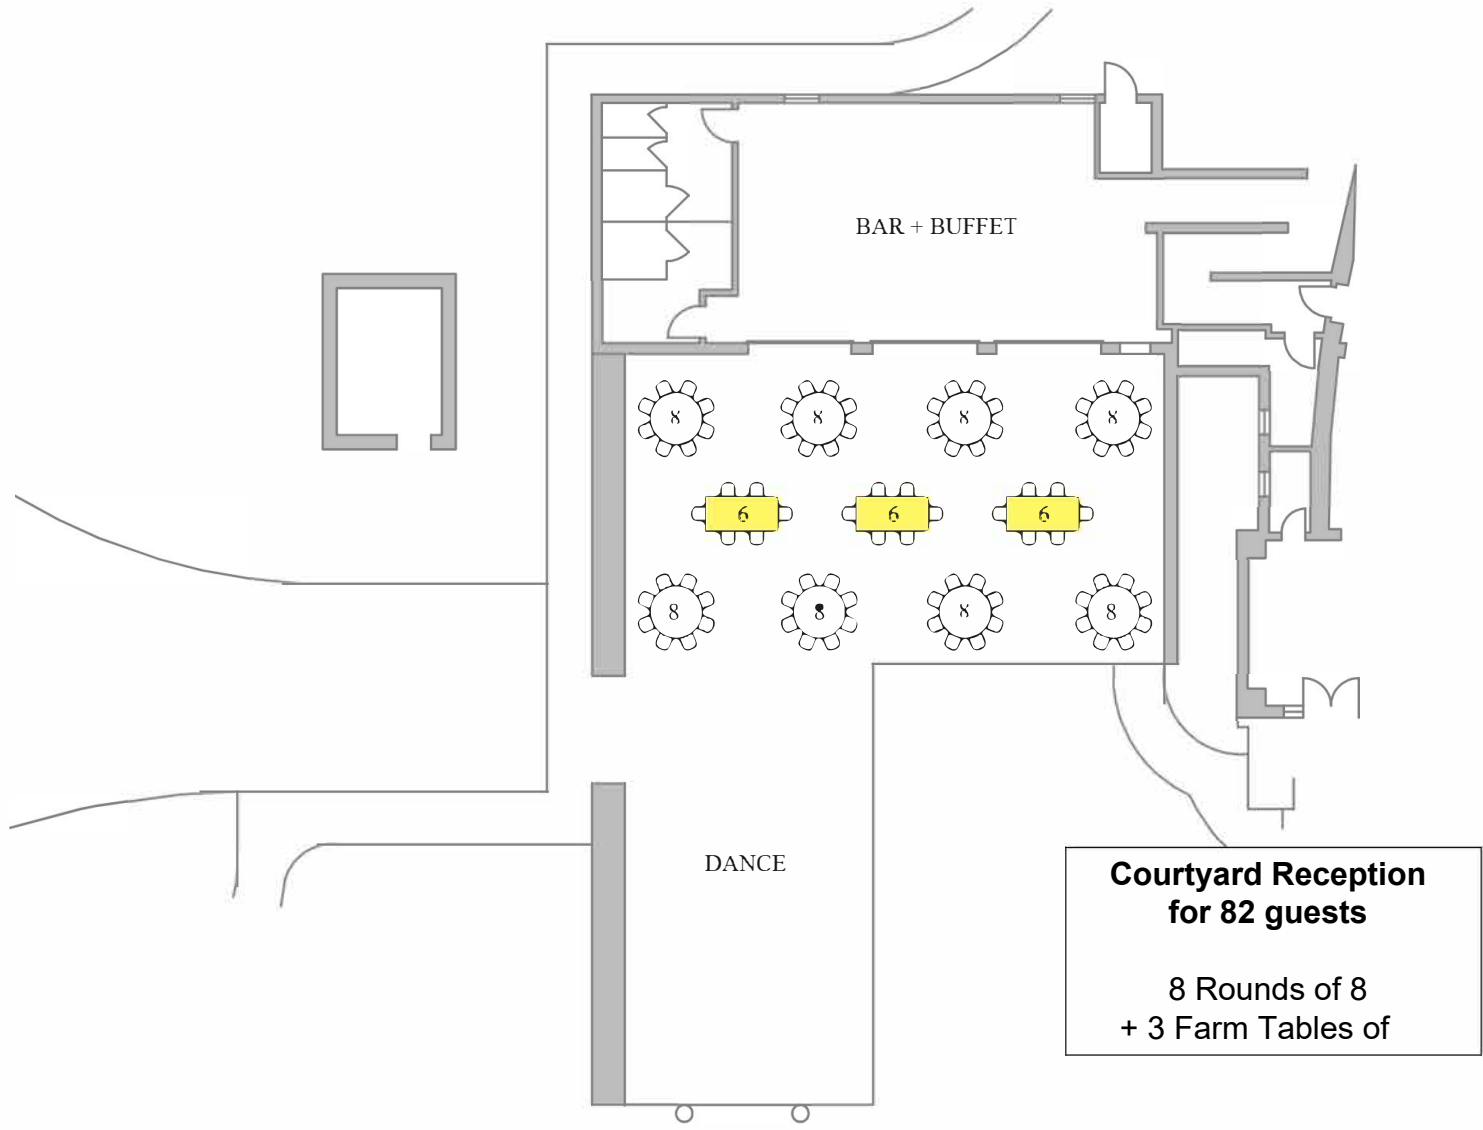

**Courtyard Reception  
for 72 guests**

8 Rectangles of 6  
+ 4 Farm Tables of 6

BAR + BUFFET

- DANCE AT TERRACE  
OR IN HALL  
  
- BREAKDOWN TABLES  
FOR DANCE FLOOR

**Courtyard Reception  
for 122 guests**  
  
7 Rounds of 8  
+ 3 Sets of 3 Rectangles of 18  
+ 3 Farms for head table of 12

**Courtyard Reception  
for 90 guests**

11 Rounds of 8  
+ sweetheart table