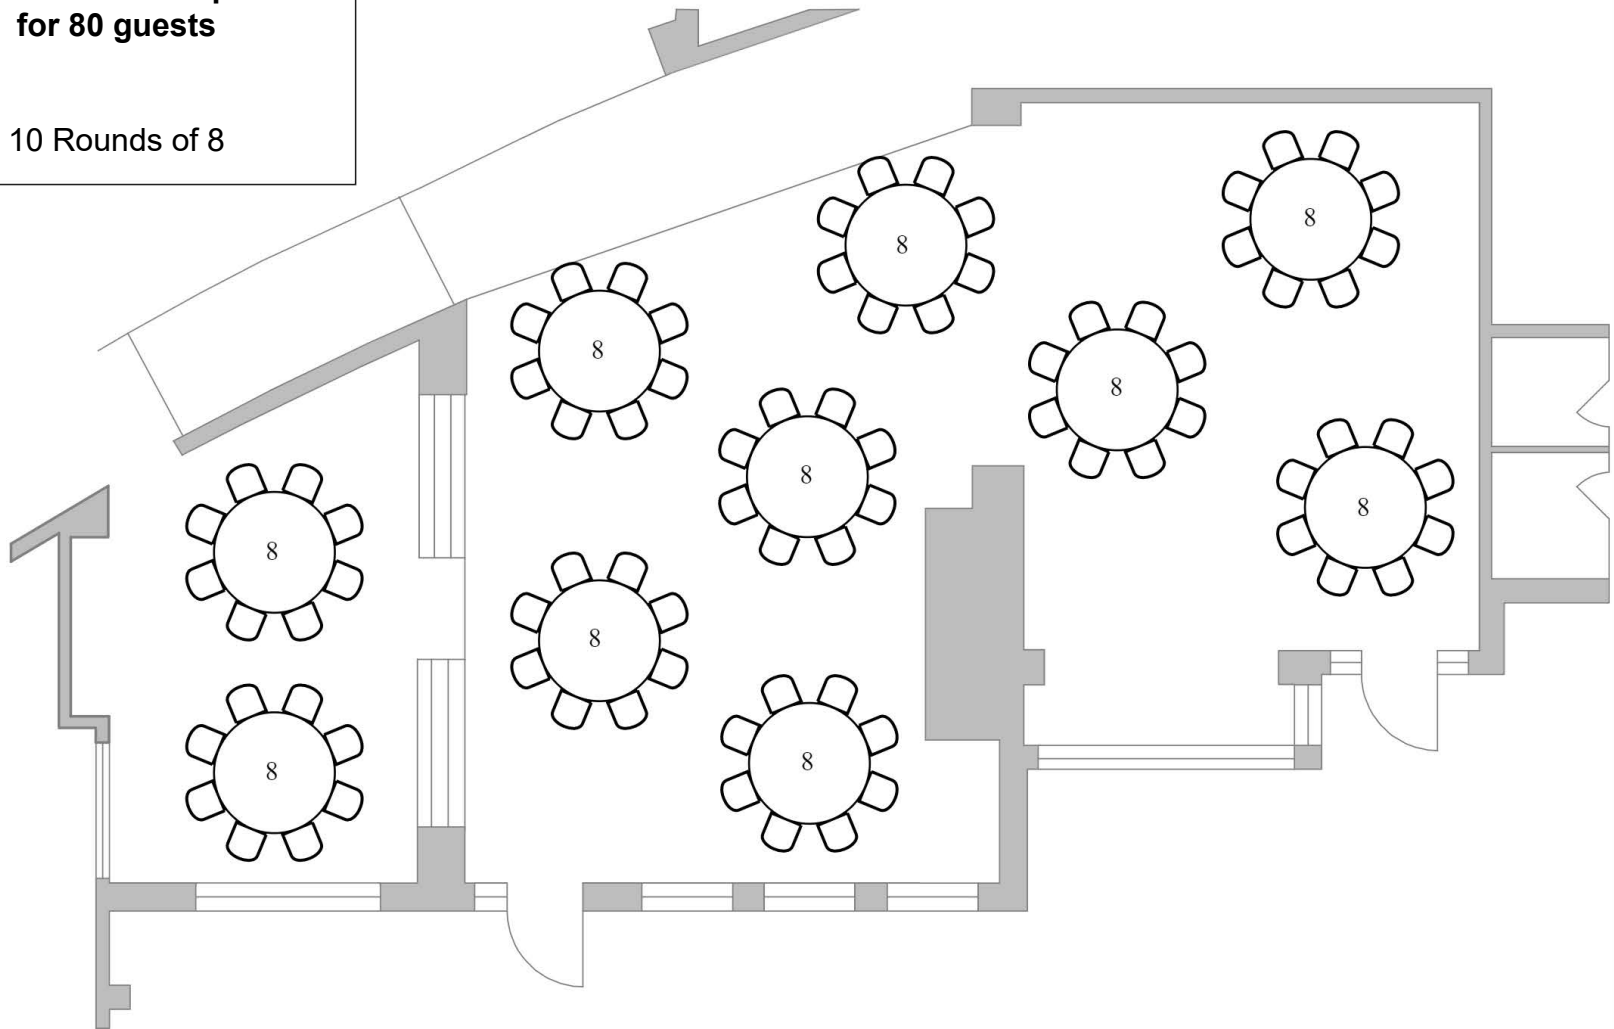

**Great Room Reception
for 80 guests**

10 Rounds of 8

**Great Room Reception
for 98 guests**

6 Rounds of 8
+ 5 Rounds of 10

**Great Room Reception
for 106 guests**

2 Rounds of 8
+ 9 Rounds of 10

**Indoor/Outdoor Reception
for 128 guests**

16 Rounds of 8
(Great Room + Back Patio)

**Indoor Reception for
125 guests**

14 Rounds of 8-10
(Great Room + Meeting Room)