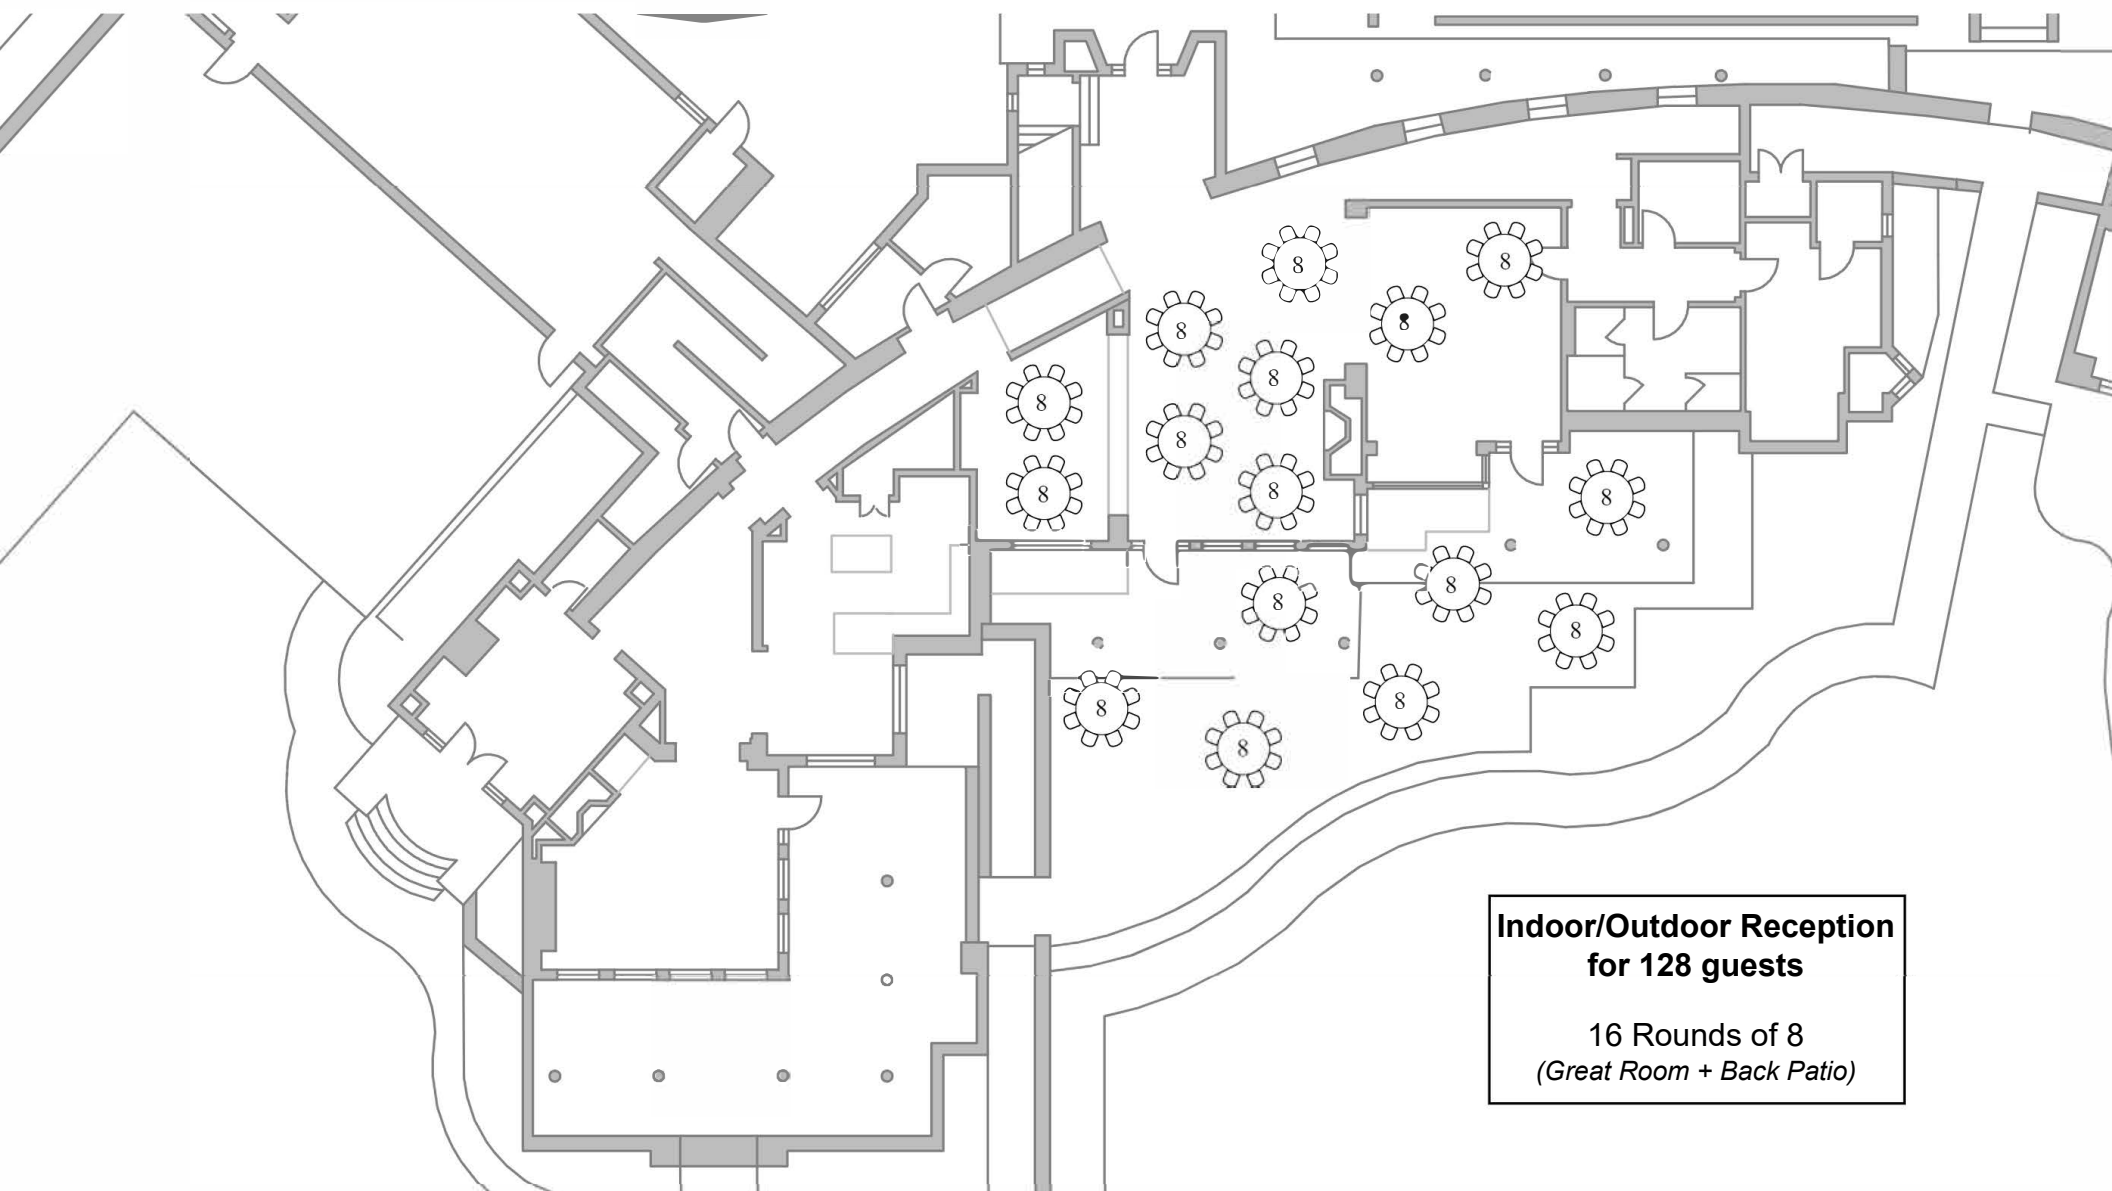

**Great Room Reception
for 80 guests**

10 Rounds of 8

**Great Room Reception
for 98 guests**

6 Rounds of 8
+ 5 Rounds of 10

**Great Room Reception
for 106 guests**

2 Rounds of 8
+ 9 Rounds of 10

**Indoor/Outdoor Reception
for 128 guests**

16 Rounds of 8
(Great Room + Back Patio)

**Indoor Reception for
125 guests**

14 Rounds of 8-10
(Great Room + Meeting Room)