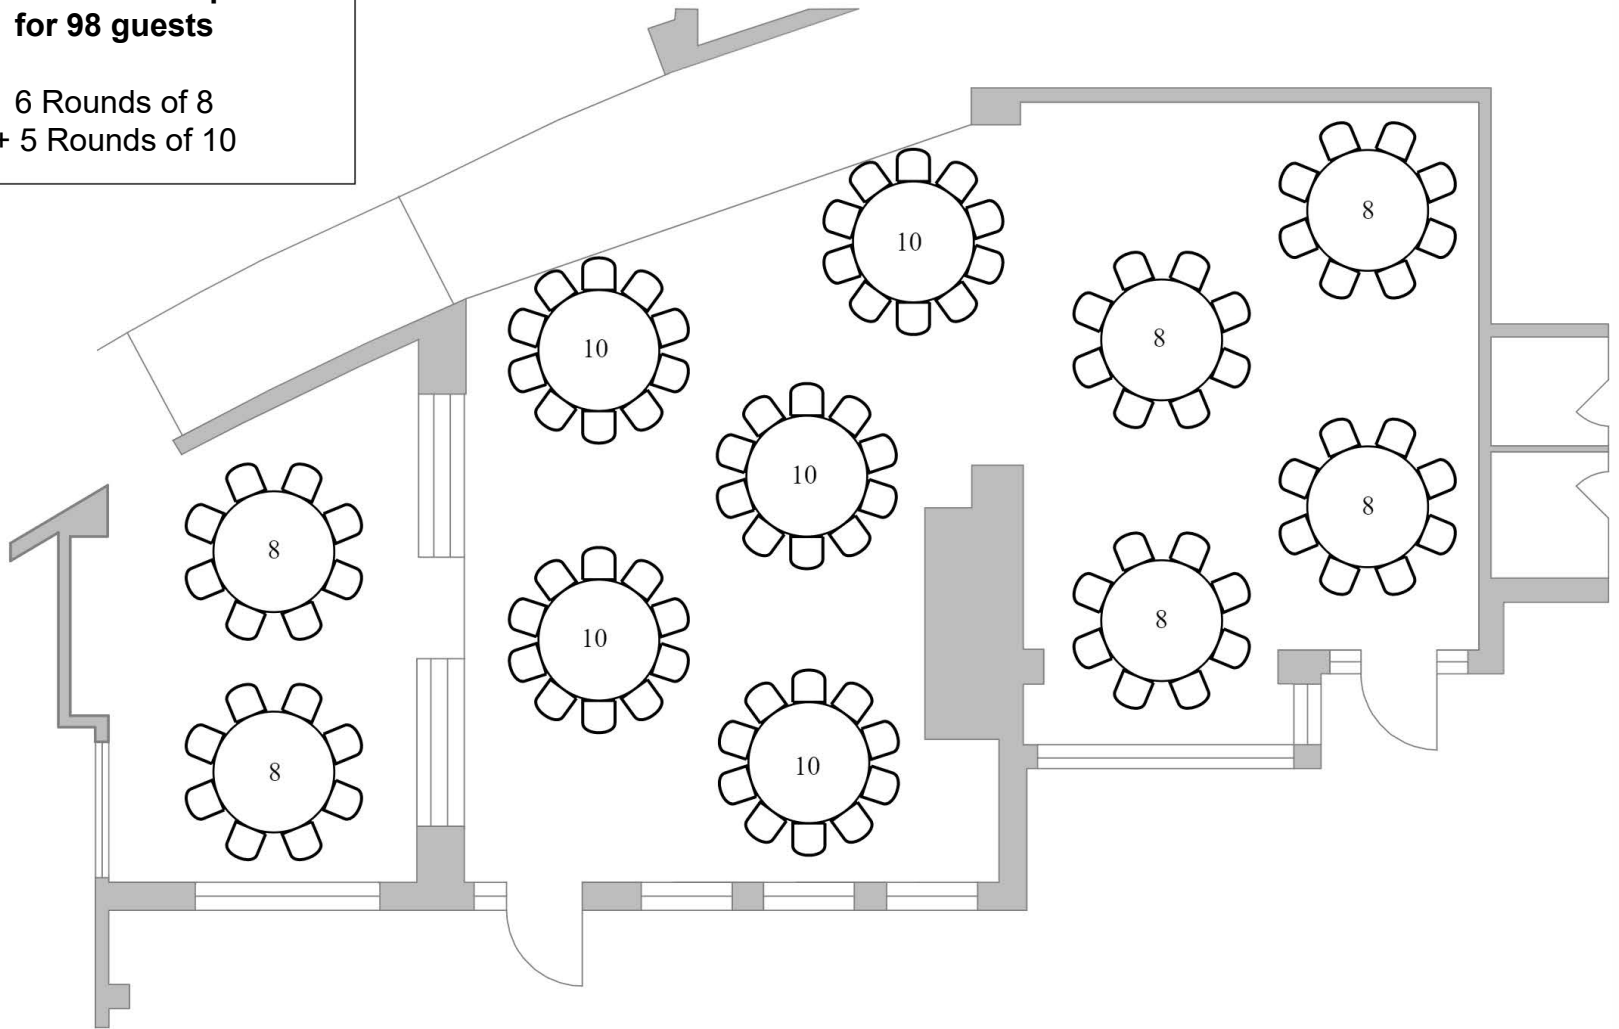

**Great Room Reception
for 80 guests**

10 Rounds of 8

**Great Room Reception
for 98 guests**

6 Rounds of 8
+ 5 Rounds of 10

**Great Room Reception
for 106 guests**

2 Rounds of 8
+ 9 Rounds of 10

**Indoor/Outdoor Reception
for 128 guests**

16 Rounds of 8
(Great Room + Back Patio)

**Indoor Reception for
125 guests**

14 Rounds of 8-10
(Great Room + Meeting Room)