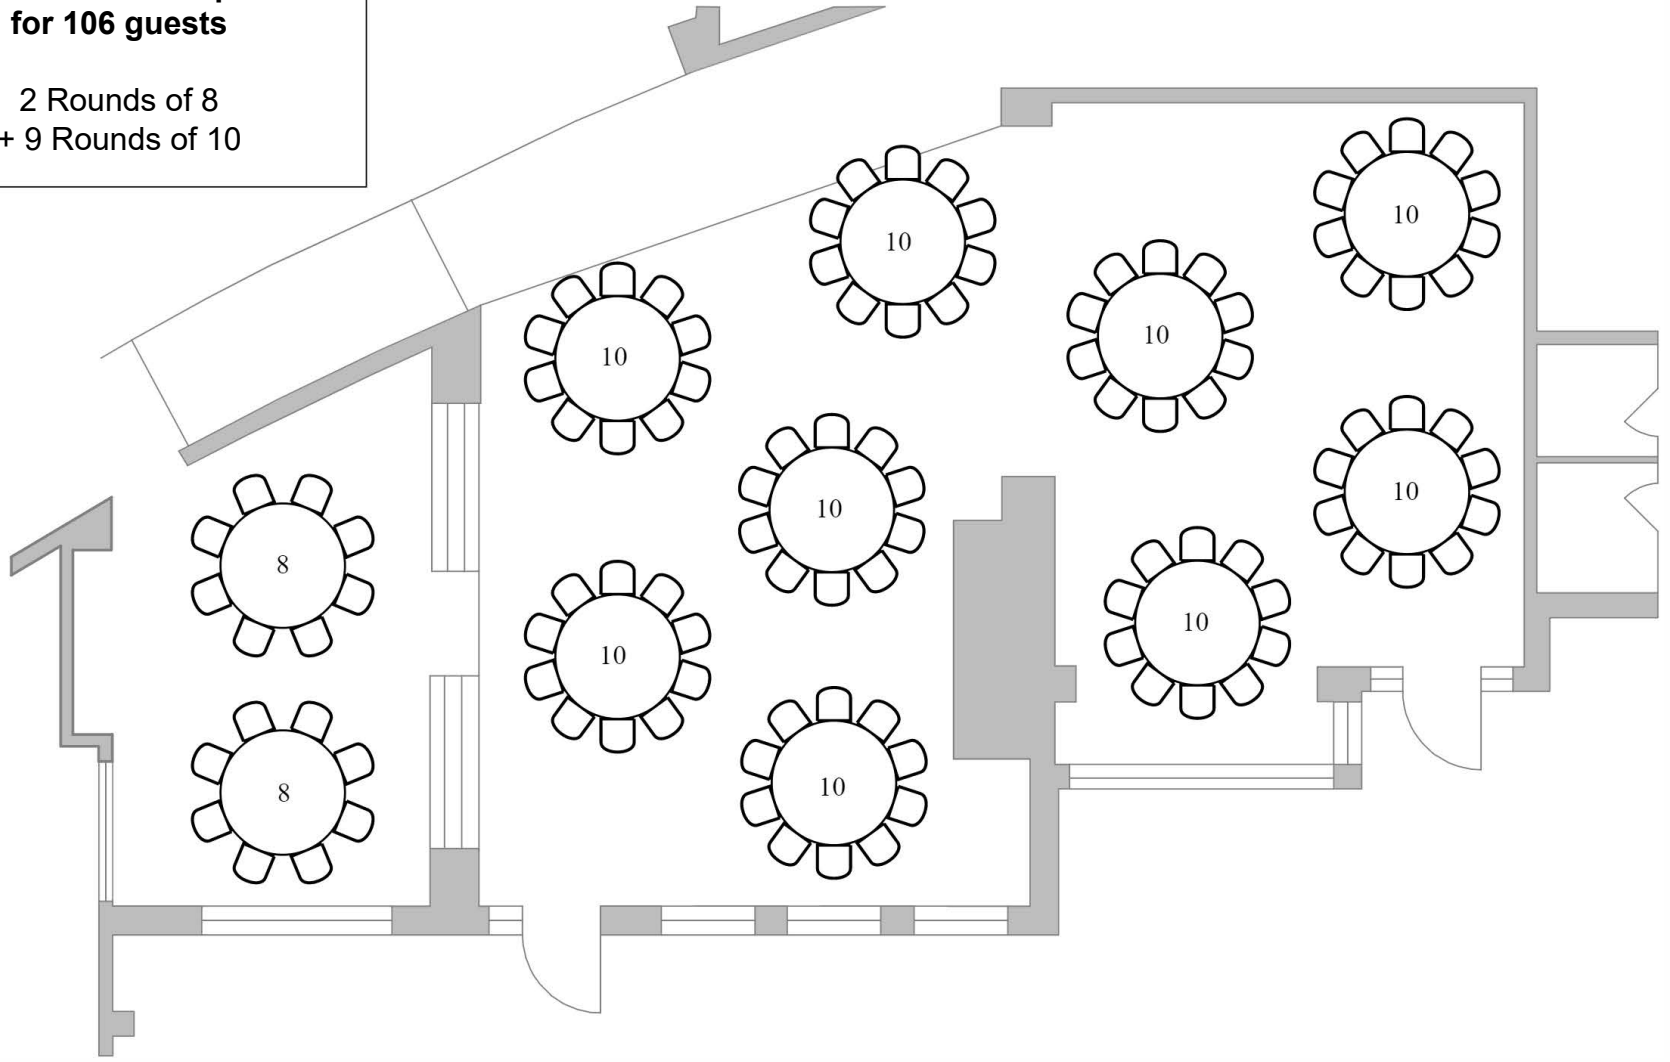

**Great Room Reception
for 80 guests**

10 Rounds of 8

**Great Room Reception
for 98 guests**

6 Rounds of 8
+ 5 Rounds of 10

**Great Room Reception
for 106 guests**

2 Rounds of 8
+ 9 Rounds of 10

**Indoor/Outdoor Reception
for 128 guests**

16 Rounds of 8
(Great Room + Back Patio)

**Indoor Reception for
125 guests**

14 Rounds of 8-10
(Great Room + Meeting Room)