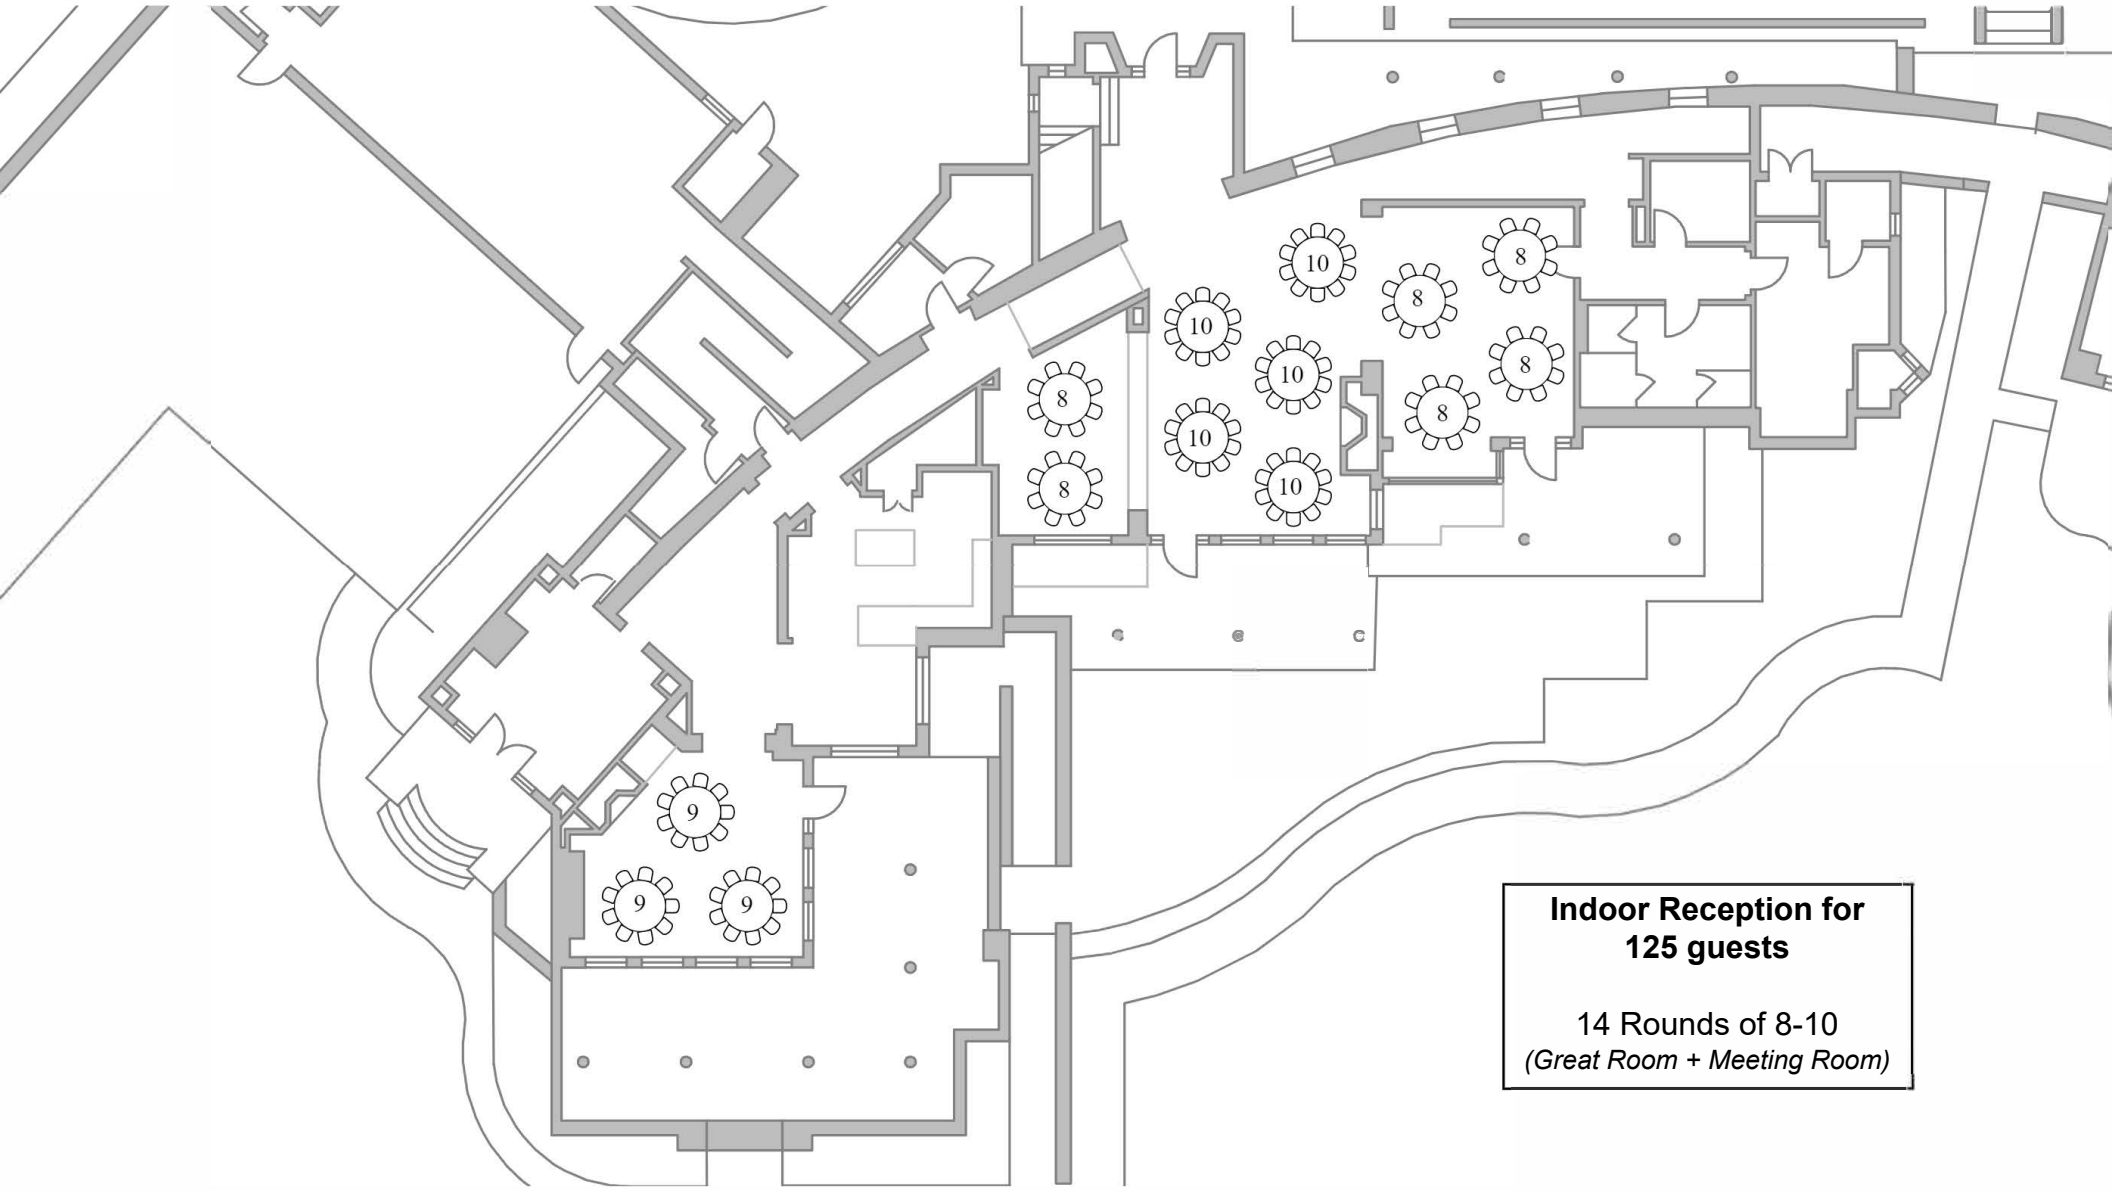

**Great Room Reception
for 80 guests**

10 Rounds of 8

**Great Room Reception
for 98 guests**

6 Rounds of 8
+ 5 Rounds of 10

**Great Room Reception
for 106 guests**

2 Rounds of 8
+ 9 Rounds of 10

**Indoor/Outdoor Reception
for 128 guests**

16 Rounds of 8
(Great Room + Back Patio)

**Indoor Reception for
125 guests**

14 Rounds of 8-10
(Great Room + Meeting Room)